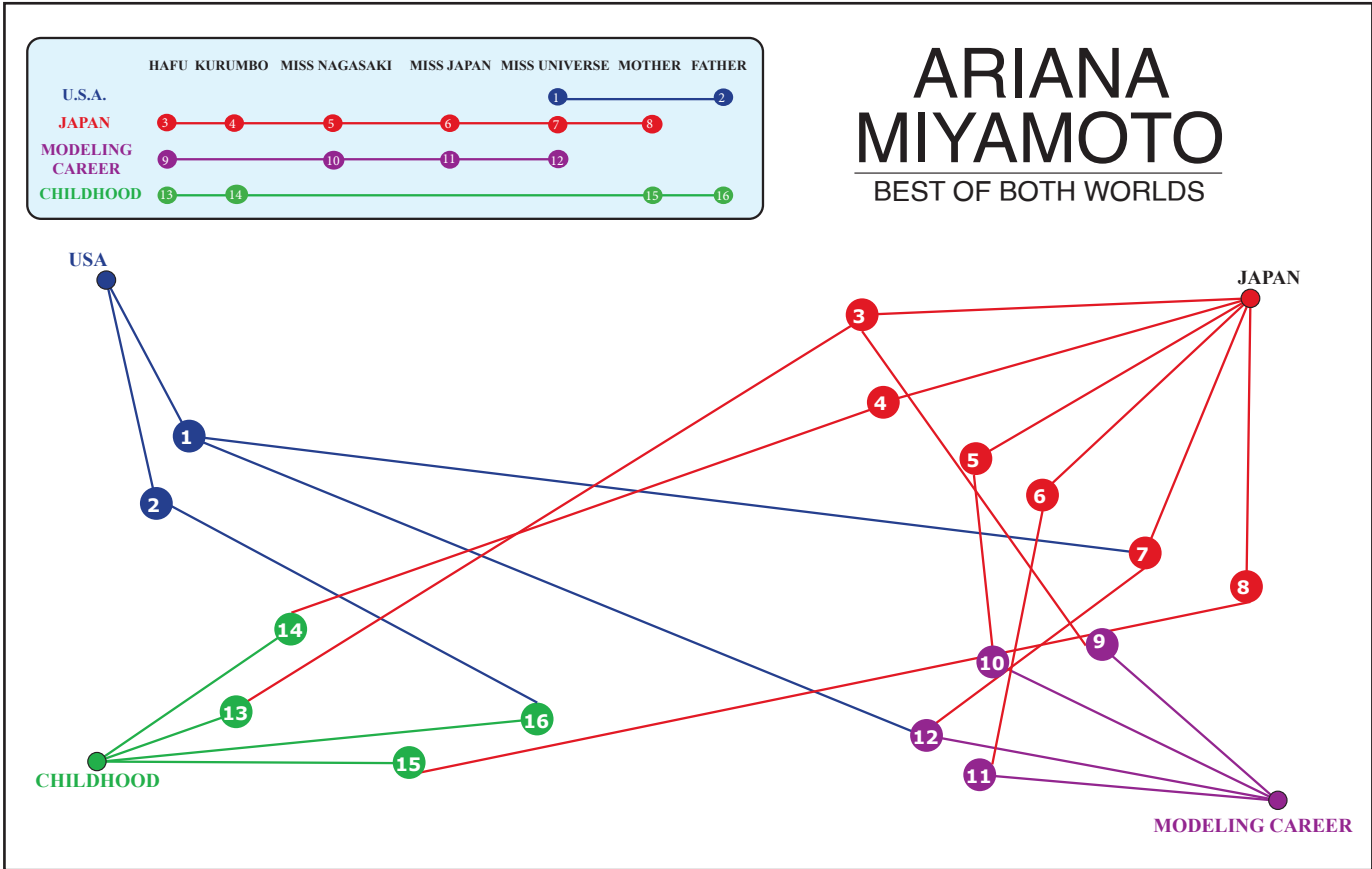

Point, Line Plane

Students used point, line and plane to illustrate and connect the life-shaping moments in the life of Ariana Miyamoto, Miss Universe Japan 2015. Ms. Miyamoto, of Japanese and African-American ancestry, has struggled to be recognized as Japanese throughout her life.

Frederic Ramey
Julian Apraicio
Jordan Thomas
Ebony Davis

Ariana Miyamoto: An Immeasurable Impact

Frederic Ramey

Julian Aparicio

Jordan Thomas

Ebony Davis