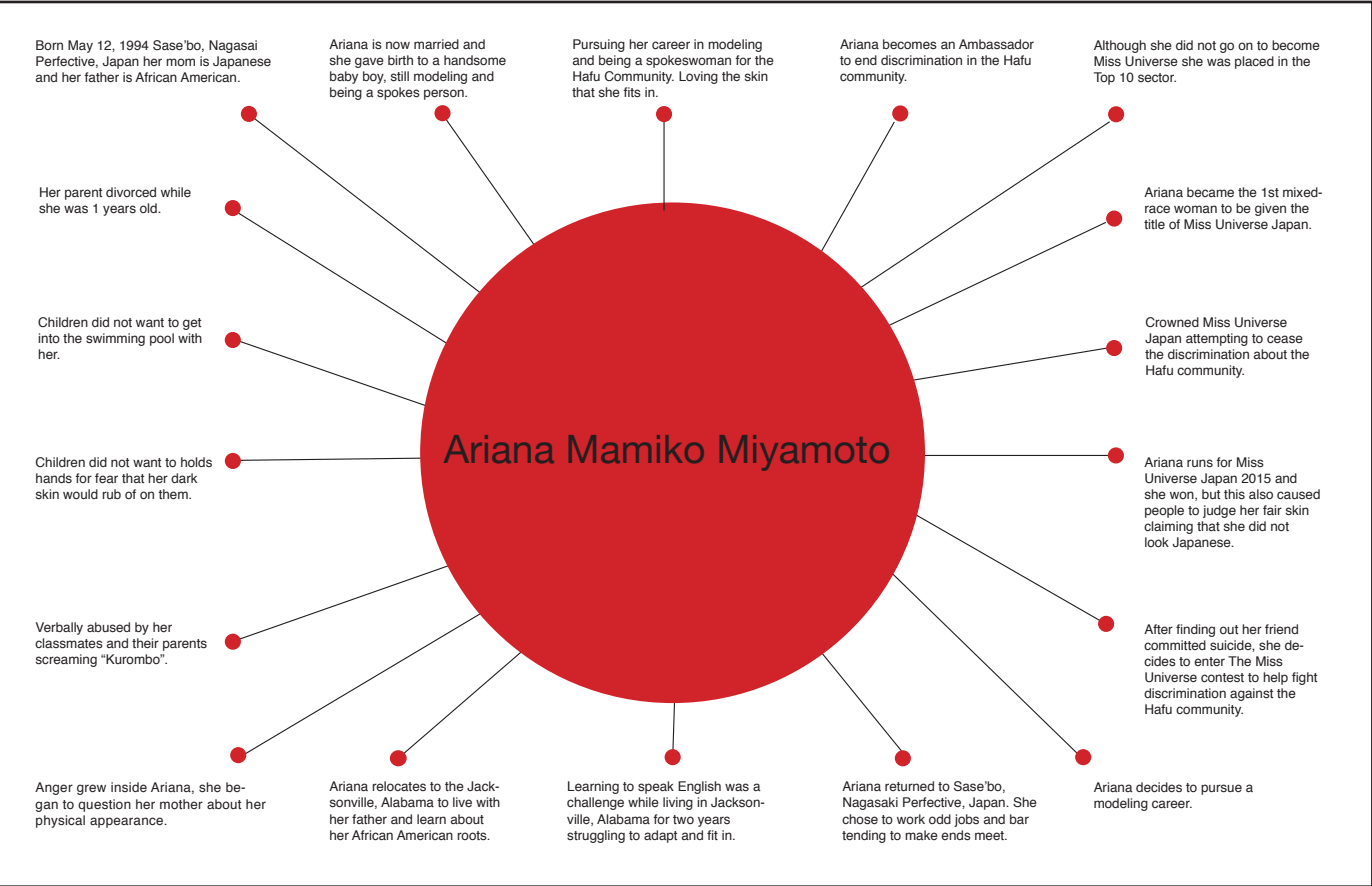

Point, Line Plane

Students used point, line and plane to illustrate and connect the life-shaping moments in the life of Ariana Miyamoto, Miss Universe Japan 2015. Ms. Miyamoto, of Japanese and African-American ancestry, has struggled to be recognized as Japanese throughout her life.

Frederic Ramey
Julian Apraicio
Jordan Thomas
Ebony Davis

Ariana Miyamoto: An Immeasurable Impact

Frederic Ramey

Julian Aparicio

Jordan Thomas

Ebony Davis